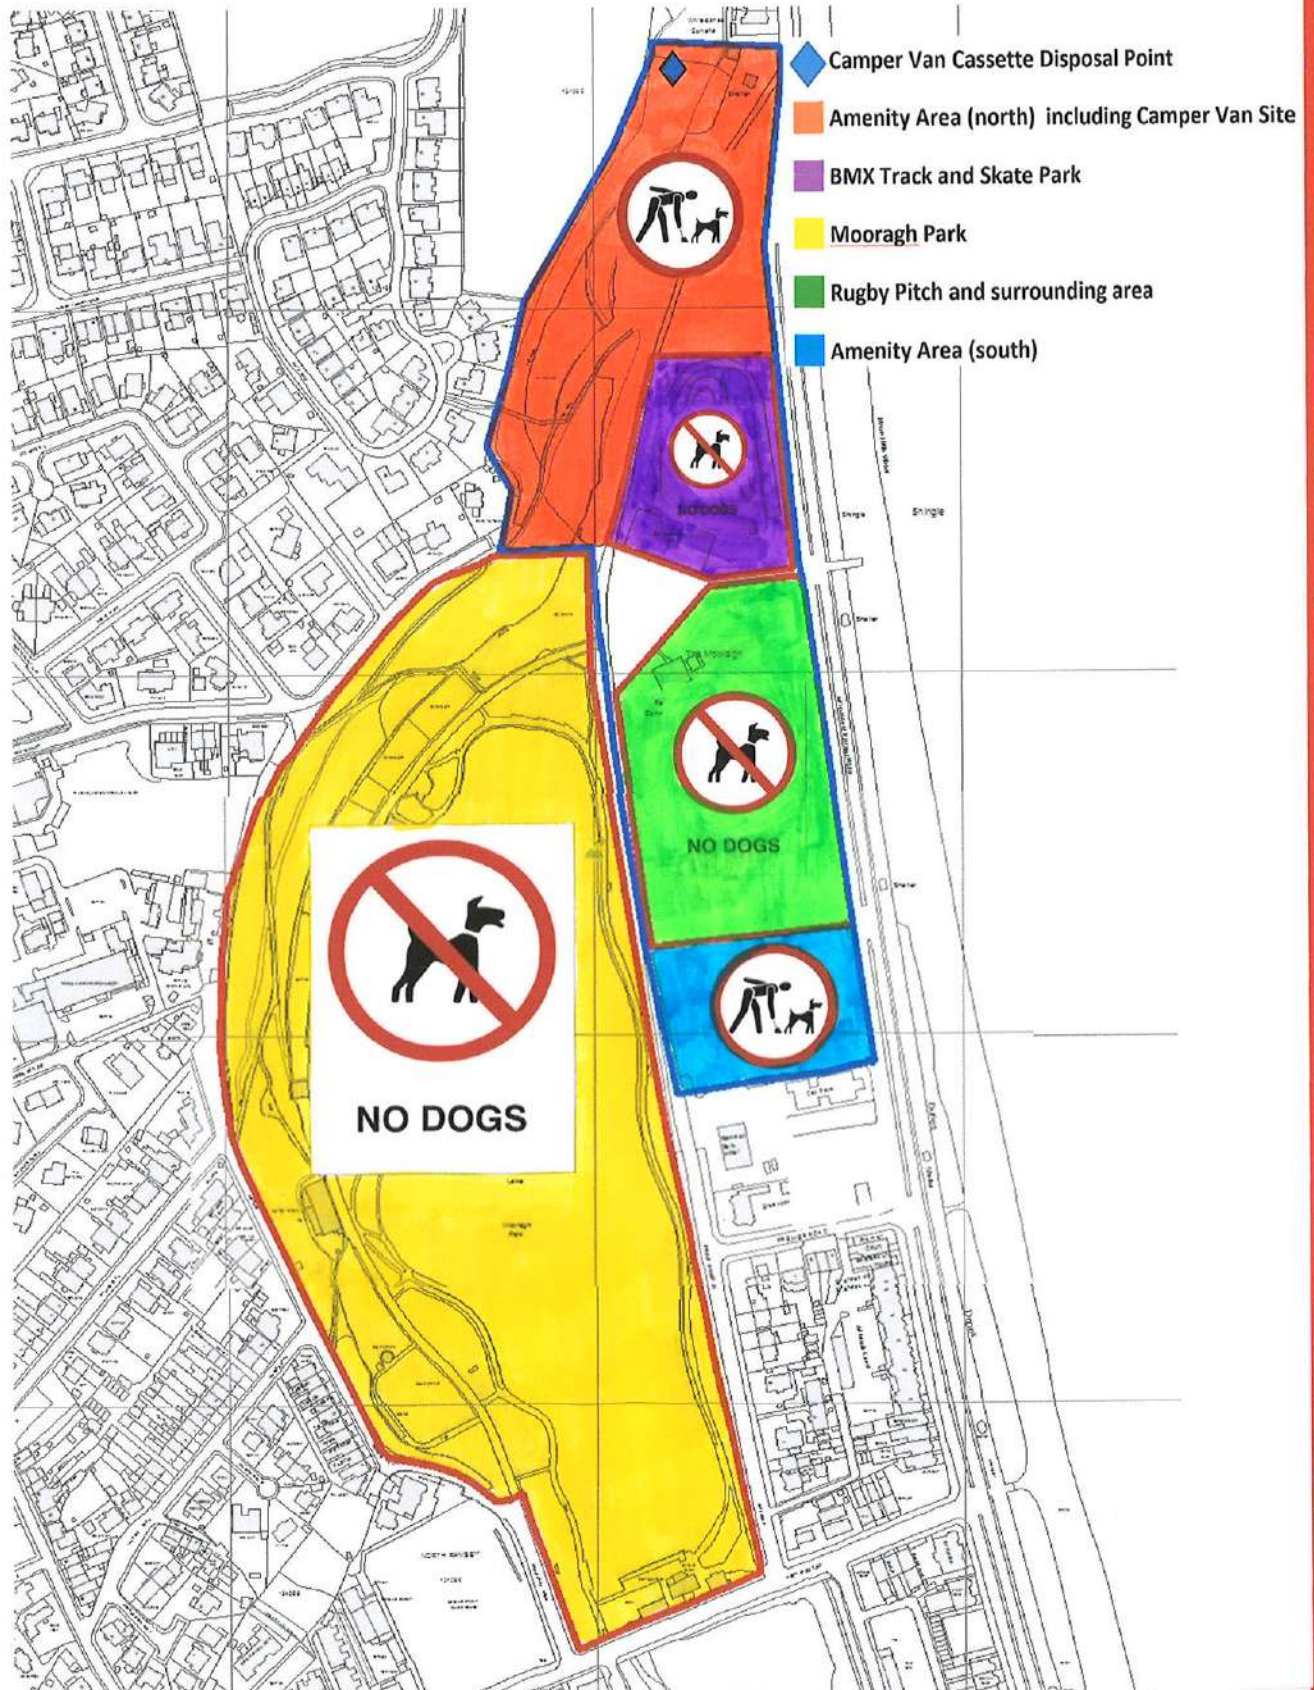

RAMSEY DOG CONTROL BYELAWS

DOGS NOT PERMITTED IN MOORAGH PARK, ON SPORTS FACILITIES OR SURROUNDING AREAS.

Contravention is an offence by the keeper of the dog, punishable by a fixed penalty fine of £50 or, upon summary conviction, a fine of up to £1,000.